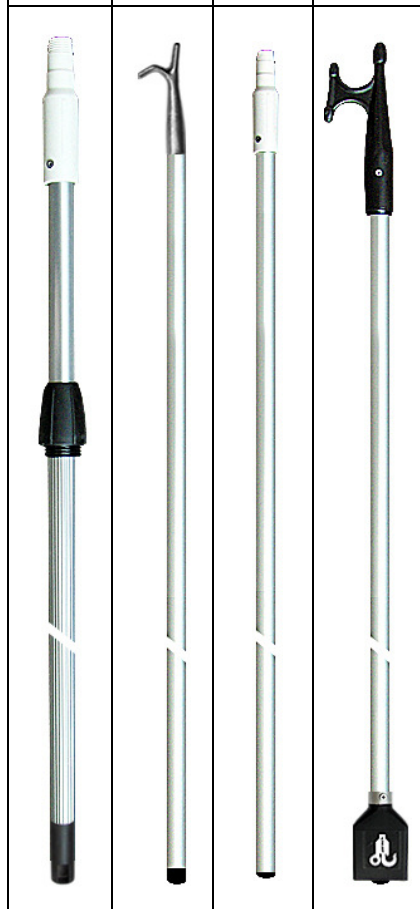

CABIN DOOR HOOK
Length 75 mm

Art.no	120390	Brass pol
Art.no	120400	Brass pol chr

BARREL BOLT 50 mm

Art.no	120430	Brass pol
Art.no	120440	Brass pol chr

FLOOR RING
with spring S.Steel.

Art.no..	Measure	
120450	60x50 mm	

HATCH FASTENER
Brass chrom plated

Art.no.	Size	Wide
120060	95x30 mm	Straight
120100	95x30 mm	Angle

Address:				
Box 80, 618 21 Kolmården, Sweden	Phone	Mobile	Bankgiro	Plusgiro
Mail: info@lindalsundetsmarina.se	+46 (0)8 559 27 800	+46 (0)70 187 18 20	127-5122	657585-6

POLES and fitting accessories

BOATHOOKS

4 Different types of poles made of aluminium

Tele-scope 1000- 2000 NEW!	Length 1600 x 25 mm	Length 1600 x 25 mm	Length 1600 x 25 mm
--	---------------------------	---------------------------	---------------------------