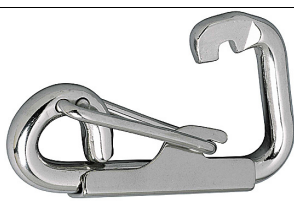

Art.nr.	Wide	Ø mm
220130	210mm	25 mm

Scrubbing brush type
"BOINE"

Art.nr.	Brush of polypropylene It bears	Ø mm
255050	115 gr C	

BOATHOOK plastic

Art.no.	Length	Ø mm
255020	285 mm	25 mm

BOATHOOK

made of aluminium, for a wood- or aluminium pole with screws.

Art.no.	Length	Connection
210830	190 mm	30 mm Ø

BOAT HOOK made of bronze or brass

Art.no.	Length	Connection
220070	185 mm	30 mm Ø
220090	185 mm	30 mm Ø

"MERX"

Self locking security hook for mooring at buoy or bridge. Could be locked with a padlock. Made of Stainless. Steel. Breaking limit 2500 kg.

FITS TO "KIMGRIP"

Art.no.	Total length
210072	220 x mm

BOUY HOOK

S.S.-With bracket for mounting on the BOATHOOK POLE

Art.no.	Dimension
210170	12 x 120 mm

SNAP HOOK

Brass chromed

Art.no.	Total Length	Ø mm
210120	55 mm	
210130	85 mm	
210140	100 mm	