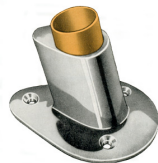

L=1230mm

Length: 700 mm  
Tube Ø: 25mm  
Art.no. 140210

Mounting plate, 80x50x3mm, for separate lantern.  
Length:1230mm  
Pipe Ø. 25mm  
Connection: 25mm  
Art.no. 140170

**ALFA navigation lights**

Stainless steel  
Width 58mm, High 98mm,  
Deep 53mm  
Bulb not included.  
Bulb art.nr.200131

Art.no.	Angle	Type
140030	225 °	Top
140040	135 °	Stern
140050	112,5 °	Starboard
140060	112,5 °	Port
140070	2x112,5 °	Combined

**Extra lenses**

Art.no.	Angle	Type
140080	225 °	White
140090	135 °	Stern
140100	112,5 °	Port
140110	2x112,5 °	Combined

**Flag-Pole-socket**

Made of brass, chrom. plated with loose tube bush angled 15°

Art.no.	High	Hole Ø mm
220010	70mm	extra case 25mm

**Jack Staff Socket,**

made of polished stainless steel with 2 hexagon socket set screws to lock the tube