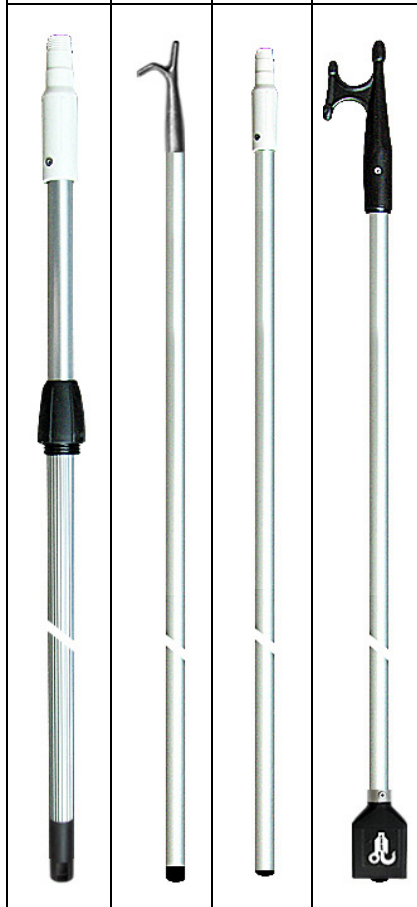

POLES and fitting accessories

BOATHOOKS
4 Different types of poles made of aluminium

Tele-scope 1000-2000 NEW!	Length 1600 x 25 mm	Length 1600 x 25 mm	Length 1600 x 25 mm
--	---------------------------	---------------------------	---------------------------

LM-vx adapter	Alum. hook	LM-vx adapte	Kimgrip- holder & Plastic- hook
Art.no. 255000	Art.no. 250061	Art.no. 255010	Art.no. 250072
	210463 L=2450		

BUOY SMART set

Art.no.	250360	consist of
1 pcs 255010, 1 pcs 255020, 1 pcs 250310		

SCRUBBING BRUSH
fits Buoy-Smart pole

Art.no.	Wide	Ø mm
250310	210 mm	25 mm

"KIMGRIP"

fits shaft art.no. 255010 or as art.no.250072, pole with hook

Art.no.	Length	Ø mm
255040	200 mm	25 mm

Scrubbing brush type
"HEDGEHOG"

Art.no.	Length	Connection
210830	190 mm	30 mm Ø

BOAT HOOK
made of bronze or brass

Art.no.	Length	Connection
220070	185 mm	30 mm Ø
220090	185 mm	30 mm Ø

"MERX"

Self locking security hook for mooring at buoy or bridge. Could be locked with a padlock. Made of Stainless. Steel. Breaking limit 2500 kg.