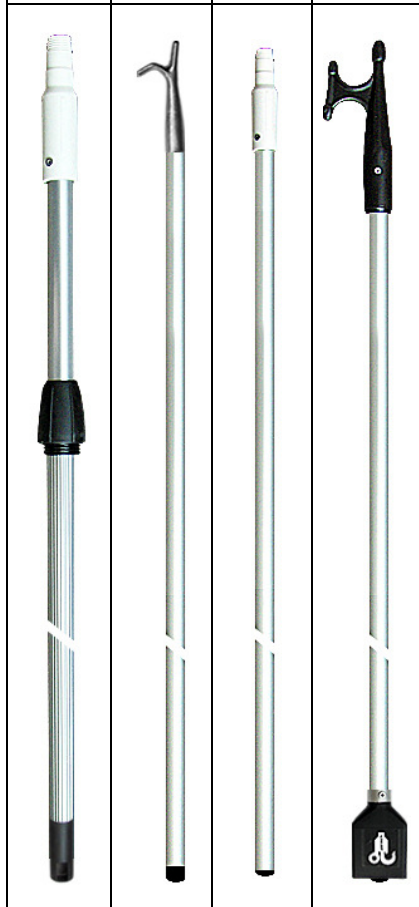

BOATHOOKS
4 Different types of poles made of aluminium

Tele-scope 1000-2000 NEW!	Length 1600 x 25 mm	Length 1600 x 25 mm	Length 1600 x 25 mm
--	---------------------------	---------------------------	---------------------------

LM-vx adapter	Alum. hook	LM-vx adapte	Kimgrip- holder & Plastic- hook
Art.no. 255000	Art.no. 250061	Art.no. 255010	Art.no. 250072

210463
L=2450

BUOY SMART set

Art.no.	250360	consist of
1 pcs 255010, 1 pcs 255020, 1 pcs 250310		

SCRUBBING BRUSH
fits Buoy-Smart pole

Art.no.	Wide	Ø mm
250310	210 mm	25 mm

"KIMGRIP"

fits shaft art.no. 255010 or as art.no.250072, pole with hook

Art.no.	Length	Ø mm
255040	200 mm	25 mm

Scrubbing brush type
"HEDGEHOG"

Art.no.	Length	Connection
210830	190 mm	30 mm Ø

BOAT HOOK
made of bronze or brass

Art.no.	Length	Connection
220070	185 mm	30 mm Ø
220090	185 mm	30 mm Ø

"MERX"

Self locking security hook for mooring at buoy or bridge. Could be locked with a padlock. Made of Stainless Steel. Breaking limit 2500 kg.