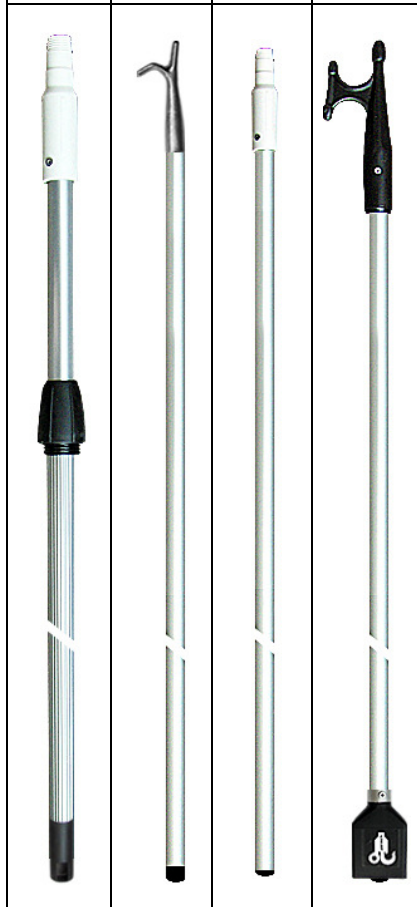

FLOOR RING

Art.no	120370	Brass pol
Art.no	120380	Brass pol chr

CABIN DOOR HOOK
articulated, brass pol.

Art.no..	Length	2
120420	100 mm	eyes

WIREGATE HOOK
Stainless steel

Art.no.	Length	Ø mm
210010	60 mm	6 mm
210020	80 mm	8 mm
210030	100 mm	10 mm
210040	120 mm	12 mm

CABIN DOOR HOOK
Length 75 mm

Art.no	120390	Brass pol
Art.no	120400	Brass pol chr

BARREL BOLT 50 mm

Art.no	120430	Brass pol
Art.no	120440	Brass pol chr

HATCH FASTENER
Brass chrom plated

Art.no.	Size	Wide
120060	95x30 mm	Straight
120100	95x30 mm	Angle

BOATHOOKS
4 Different types of poles made of aluminium

Tele-scope 1000-2000 NEW!	Length 1600 x 25 mm	Length 1600 x 25 mm	Length 1600 x 25 mm
--	---------------------------	---------------------------	---------------------------