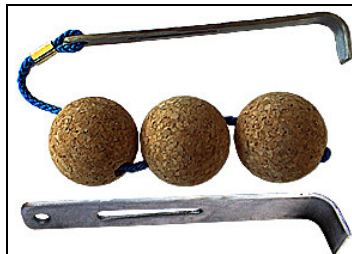

TABLEMAT

Made of cork

Art.no.	Description
in 2-pack 230302	Tablemat of cork 400x295x5 mm. With SHIP's image printed in blue. Special image print is possible to order.

"WHETSTONE"

Art.no.	Description
231010	

"WHETSTONE" is the perfect handy whetstone for fisher-men, sailors, or home use when ever there is a need to sharpen an edge or hooks, blades etc...

"WHETSTONE" is floating if you drop it into the sea.

DECK FILLER-CAP & SHACKLE OPENER

made of stainless steel. Could be delivered with or without cork float. Length: 165 mm Width: 20 mm

Art.no	Description
180080	Opener with floats
180070	Only opener

CHART MAGNIFIER

Made of white plastic. Lens 110 mm diam. With light

Art.no.	Description
197711	

GLAS & CAN HOLDER

Art.no	Description
230530	Collapsibler 95x95mm

SHIP'S MAGNET

LIFT CAPACITY 60 KG Delivered in a labeled box